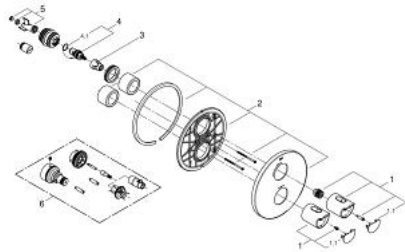

### PRODUCT DESCRIPTION

- Colour: chrome
- trim set for use with
  - GROHE Rapido T 35 500 000
  - GROHE FastFixation escutcheon with covered shaft sealing and covered fixing
  - GROHE LongLife finish
  - GROHE Aqua Paddle ergonomically shaped handles
  - GROHE SafeStop - safety button at 38°C
  - GROHE SafeStop Plus - optional temperature limiter at 43°C included
- volume handle with GROHE EcoButton
- Carbodur ceramic headpart 1/2", 180°
- without concealed body
- TMV2 compliant when used with 35 050 000

### SPARE PARTS

- 1: Handle (Spare part-nr. 47920000)
- 1.1: Cover cap (Spare part-nr. 4791900M)
- 2: Escutcheon (Spare part-nr. 47809000)
- 3: Stop (Spare part-nr. 10093000)
- 4: Ceramic headpart, 1/2" (Spare part-nr. 45346000)
- 4.1: O-ring Ø18,2 x Ø1,7 (Spare part-nr. 0392400M)
- 5: Adapter (Spare part-nr. 12702000)
- 6: Extension-set 27.5 mm (Spare part-nr. 47780000)\*