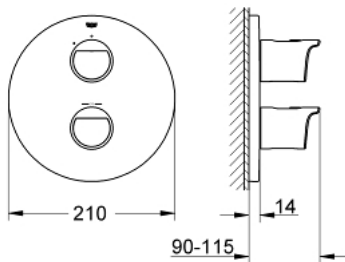

### PRODUCT DESCRIPTION

- Colour: chrome
- trim set for use with
  - GROHE Rapido T 35 500 000
  - GROHE FastFixation escutcheon with covered shaft sealing and covered fixing
  - GROHE LongLife finish
  - GROHE Aqua Paddle ergonomically shaped handles
  - GROHE SafeStop - safety button at 38°C
  - GROHE SafeStop Plus - optional temperature limiter at 43°C included
- volume handle with GROHE EcoButton
- Carbodur ceramic headpart 1/2", 180°
- without concealed body
- TMV2 compliant when used with 35 050 000

### SPARE PARTS

- 1: Handle (Spare part-nr. 47920000)
- 1.1: Cover cap (Spare part-nr. 4791900M)
- 2: Escutcheon (Spare part-nr. 47809000)
- 3: Stop (Spare part-nr. 10093000)
- 4: Ceramic headpart, 1/2" (Spare part-nr. 45346000)
- 4.1: O-ring Ø18,2 x Ø1,7 (Spare part-nr. 0392400M)
- 5: Adapter (Spare part-nr. 12702000)
- 6: Extension-set 27.5 mm (Spare part-nr. 47780000)\*