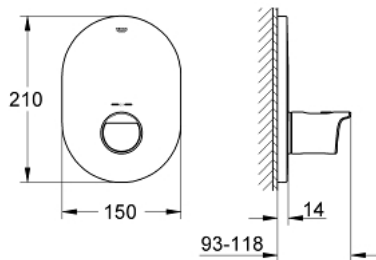

19 352 001 GROHTHERM 2000 SAFETY MIXER FOR BATH AND/OR SHOWER

PRODUCT DESCRIPTION

- Colour: chrome
- trim set for use with
- 35 500 000
- GROHE FastFixation escutcheon with covered shaft sealing and covered fixing
- GROHE LongLife finish
- GROHE Aqua Paddle ergonomically shaped handles
- GROHE SafeStop - safety button at 38°C
- GROHE SafeStop Plus - optional temperature limiter at 43°C included
- without concealed body

19 352 001 **GROHTHERM 2000 SAFETY MIXER FOR BATH AND/OR SHOWER**

SPARE PARTS

1: Handle (Spare part-nr. 47920000)

1.1: Cover cap (Spare part-nr. 4791900M)

2: Escutcheon (Spare part-nr. 47807000)

3: Extension-set 27.5 mm (Spare part-nr. 47780000)*