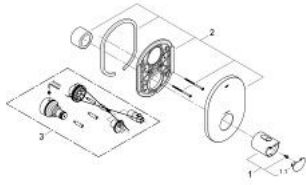

19 352 001 GROHTHERM 2000 SAFETY MIXER FOR BATH AND/OR SHOWER

PRODUCT DESCRIPTION

- Colour: chrome
- trim set for use with
- 35 500 000
- GROHE FastFixation escutcheon with covered shaft sealing and covered fixing
- GROHE LongLife finish
- GROHE Aqua Paddle ergonomically shaped handles
- GROHE SafeStop - safety button at 38°C
- GROHE SafeStop Plus - optional temperature limiter at 43°C included
- without concealed body

19 352 001 **GROHTHERM 2000 SAFETY MIXER FOR BATH AND/OR SHOWER**

SPARE PARTS

1: Handle (Spare part-nr. 47920000)

1.1: Cover cap (Spare part-nr. 4791900M)

2: Escutcheon (Spare part-nr. 47807000)

3: Extension-set 27.5 mm (Spare part-nr. 47780000)*