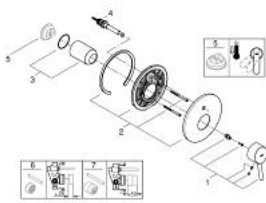

## 19 346 001 **CONCETTO SINGLE-LEVER BATH MIXER**

### PRODUCT DESCRIPTION

- Colour: chrome
- trim set for use with rough-in box 33 963 001 or 33 965 001
- without concealed body
- metal lever
- GROHE LongLife finish
- automatic diverter: bath/shower
- escutcheon- and shaft-sealing
- wall escutcheon
- covered coupling

### **SPARE PARTS**

- 1: Lever (Spare part-nr. 46723000)
- 2: Escutcheon (Spare part-nr. 46905000)
- 3: Cap (Spare part-nr. 06874000)
- 4: Diverter (Spare part-nr. 46737000)
- 5: Temperature limiter (Spare part-nr. 46375000)\*
- 6: Extension set (Spare part-nr. 46191000)\*
- 7: Extension set (Spare part-nr. 46343000)\*