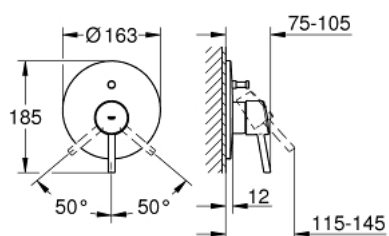

## 19 346 001 **CONCETTO SINGLE-LEVER BATH MIXER**

### PRODUCT DESCRIPTION

- Colour: chrome
- trim set for use with rough-in box 33 963 001 or 33 965 001
- without concealed body
- metal lever
- GROHE LongLife finish
- automatic diverter: bath/shower
- escutcheon- and shaft-sealing
- wall escutcheon
- covered coupling