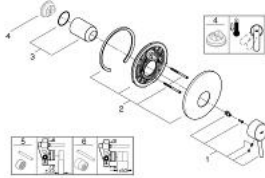

## 19 345 001 **CONCETTO SINGLE-LEVER SHOWER MIXER**

### PRODUCT DESCRIPTION

- Colour: chrome
- trim set for use with rough-in box 33 963 001, 33 964 001, 33 965 001
- without concealed body
- metal lever
- GROHE LongLife finish
- escutcheon- and shaft-sealing
- wall escutcheon
- covered fixing