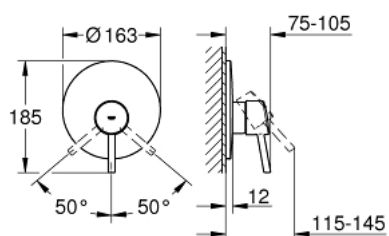

## 19 345 001 **CONCETTO SINGLE-LEVER SHOWER MIXER**

### PRODUCT DESCRIPTION

- Colour: chrome
- trim set for use with rough-in box 33 963 001, 33 964 001, 33 965 001
- without concealed body
- metal lever
- GROHE LongLife finish
- escutcheon- and shaft-sealing
- wall escutcheon
- covered fixing