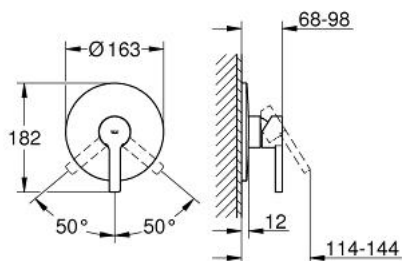

19 296 000 LINEARE SINGLE-LEVER SHOWER MIXER

PRODUCT DESCRIPTION

- Colour: chrome
- trim set for use with
 - 35 501 000
 - 33 961 000
 - 33 962 000
 - 33 963 000
 - 33 964
- without concealed body
- GROHE LongLife finish
- escutcheon- and shaft-sealing
- metal rosette
- covered coupling

19 296 000 LINEARE SINGLE-LEVER SHOWER MIXER

SPARE PARTS

- 1: Lever (Spare part-nr. 46583000)
 - 2: Escutcheon (Spare part-nr. 46904000)
 - 3: Cap (Spare part-nr. 09038000)
 - 4: Temperature limiter (Spare part-nr. 46375000)*
 - 5: Extension set (Spare part-nr. 46191000)*
 - 6: Extension set (Spare part-nr. 46343000)*
- * Optional accessories