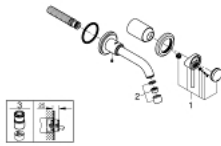

19 287 001 ATRIO 2-HOLE BASIN MIXER S-SIZE

PRODUCT DESCRIPTION

- Colour: chrome
- wall mounted
- without concealed body
- trim set for use with rough-in set 23 571 000 / 32 635 000
- separate escutcheons \varnothing 70 mm
- GROHE LongLife finish
- centre distance 110 mm
- projection 180 mm

19 287 001 **ATRIO 2-HOLE BASIN MIXER**
S-SIZE

SPARE PARTS

- 1: Lever (Spare part-nr. 46635000)
 - 2: Mousseur (Spare part-nr. 06574000)
 - 3: Extension (Spare part-nr. 46943000)*
- * Optional accessories