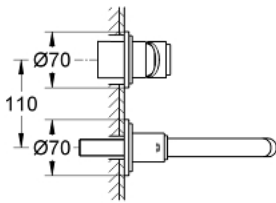

19 287 001 ATRIO 2-HOLE BASIN MIXER S-SIZE

PRODUCT DESCRIPTION

- Colour: chrome
- wall mounted
- without concealed body
- trim set for use with rough-in set 23 571 000 / 32 635 000
- separate escutcheons \varnothing 70 mm
- GROHE LongLife finish
- centre distance 110 mm
- projection 180 mm

19 287 001 **ATRIO 2-HOLE BASIN MIXER**
S-SIZE

SPARE PARTS

- 1: Lever (Spare part-nr. 46635000)
 - 2: Mousseur (Spare part-nr. 06574000)
 - 3: Extension (Spare part-nr. 46943000)*
- * Optional accessories