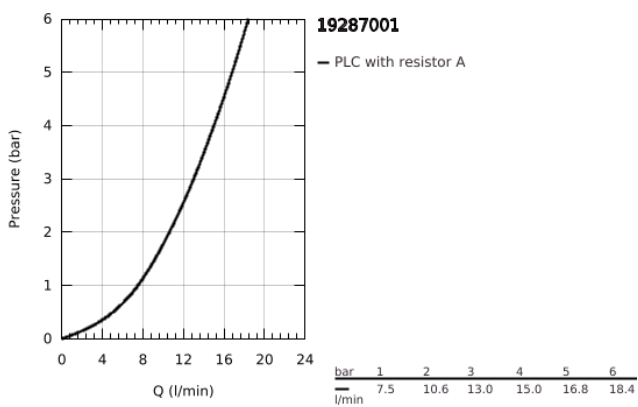

19 287 001 ATRIO 2-HOLE BASIN MIXER S-SIZE

PRODUCT DESCRIPTION

- Colour: chrome
- wall mounted
- without concealed body
- trim set for use with rough-in set 23 571 000 / 32 635 000
- separate escutcheons \varnothing 70 mm
- GROHE LongLife finish
- centre distance 110 mm
- projection 180 mm

19 287 001 **ATRIO 2-HOLE BASIN MIXER**
S-SIZE

SPARE PARTS

- 1: Lever (Spare part-nr. 46635000)
 - 2: Mousseur (Spare part-nr. 06574000)
 - 3: Extension (Spare part-nr. 46943000)*
- * Optional accessories