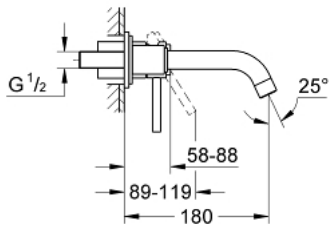

19 287 001 ATRIO 2-HOLE BASIN MIXER S-SIZE

PRODUCT DESCRIPTION

- Colour: chrome
- wall mounted
- without concealed body
- trim set for use with rough-in set 23 571 000 / 32 635 000
- separate escutcheons \varnothing 70 mm
- GROHE LongLife finish
- centre distance 110 mm
- projection 180 mm

19 287 001 **ATRIO 2-HOLE BASIN MIXER**
S-SIZE

SPARE PARTS

- 1: Lever (Spare part-nr. 46635000)
 - 2: Mousseur (Spare part-nr. 06574000)
 - 3: Extension (Spare part-nr. 46943000)*
- * Optional accessories