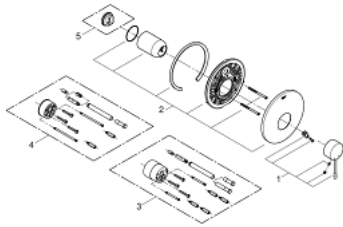

19 286 001 ESSENCE SINGLE-LEVER SHOWER MIXER

PRODUCT DESCRIPTION

- Colour: chrome
- rough-in set for wall mounted shower mixer
- without concealed body
- metal lever
- GROHE LongLife finish
- escutcheon- and shaft-sealing
- metal rosette
- covered fixing
- minimum pressure 1.0 bar

19 286 001 ESSENCE SINGLE-LEVER SHOWER MIXER

SPARE PARTS

- 1: Lever (Spare part-nr. 46915000)
- 2: Escutcheon (Spare part-nr. 46904000)
- 3: Extension set (Spare part-nr. 46343000)*
- 4: Extension set (Spare part-nr. 46191000)*
- 5: Temperature limiter (Spare part-nr. 46308000)*