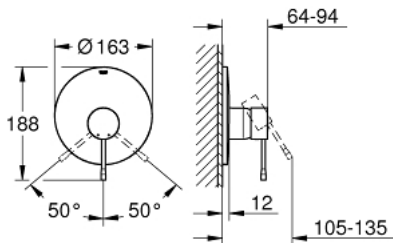

19 286 001 ESSENCE SINGLE-LEVER SHOWER MIXER

PRODUCT DESCRIPTION

- Colour: chrome
- rough-in set for wall mounted shower mixer
- without concealed body
- metal lever
- GROHE LongLife finish
- escutcheon- and shaft-sealing
- metal rosette
- covered fixing
- minimum pressure 1.0 bar

19 286 001 ESSENCE SINGLE-LEVER SHOWER MIXER

SPARE PARTS

- 1: Lever (Spare part-nr. 46915000)
- 2: Escutcheon (Spare part-nr. 46904000)
- 3: Extension set (Spare part-nr. 46343000)*
- 4: Extension set (Spare part-nr. 46191000)*
- 5: Temperature limiter (Spare part-nr. 46308000)*