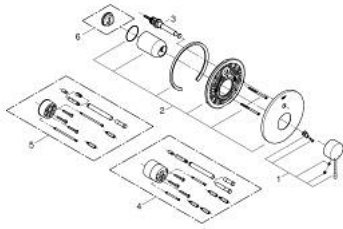

19 285 243 1 ESSENCE SINGLE-LEVER BATH MIXER

PRODUCT DESCRIPTION

- Colour: matte black
- trim set for use with rough-in box 33 963 001 or 33 965 001
- without concealed body
- automatic diverter: bath/shower
- escutcheon- and shaft-sealing
- metal rosette
- covered fixing

19 285 243 1 ESSENCE SINGLE-LEVER BATH MIXER

SPARE PARTS

- 1: Lever (Spare part-nr. 469152430)
- 2: escutcheon (Spare part-nr. 469052430)
- 3: diverter (Spare part-nr. 467372430)
- 4: Extension set (Spare part-nr. 46343000)*
- 5: Extension set (Spare part-nr. 46191000)*
- 6: Temperature limiter (Spare part-nr. 46308000)*