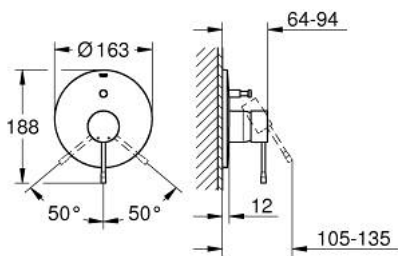

19 285 243 1 ESSENCE SINGLE-LEVER BATH MIXER

PRODUCT DESCRIPTION

- Colour: matte black
- trim set for use with rough-in box 33 963 001 or 33 965 001
- without concealed body
- automatic diverter: bath/shower
- escutcheon- and shaft-sealing
- metal rosette
- covered fixing

19 285 243 1 ESSENCE SINGLE-LEVER BATH MIXER

SPARE PARTS

- 1: Lever (Spare part-nr. 469152430)
- 2: escutcheon (Spare part-nr. 469052430)
- 3: diverter (Spare part-nr. 467372430)
- 4: Extension set (Spare part-nr. 46343000)*
- 5: Extension set (Spare part-nr. 46191000)*
- 6: Temperature limiter (Spare part-nr. 46308000)*