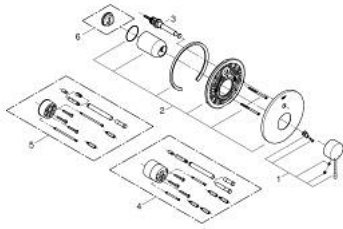

19 285 001 ESSENCE SINGLE-LEVER BATH MIXER

PRODUCT DESCRIPTION

- Colour: chrome
- trim set for use with rough-in box 33 963 001 or 33 965 001
- without concealed body
- metal lever
- GROHE LongLife finish
- automatic diverter: bath/shower
- escutcheon- and shaft-sealing
- metal rosette
- covered fixing
- minimum pressure 1.0 bar

19 285 001 ESSENCE SINGLE-LEVER BATH MIXER

SPARE PARTS

- 1: Lever (Spare part-nr. 46915000)
- 2: Escutcheon (Spare part-nr. 46905000)
- 3: Diverter (Spare part-nr. 46737000)
- 4: Extension set (Spare part-nr. 46343000)*
- 5: Extension set (Spare part-nr. 46191000)*
- 6: Temperature limiter (Spare part-nr. 46308000)*