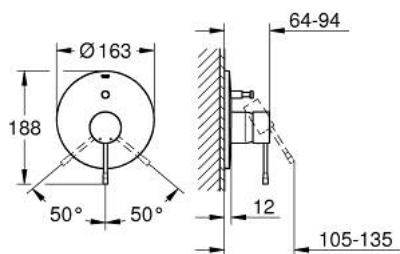

19 285 001 ESSENCE SINGLE-LEVER BATH MIXER

PRODUCT DESCRIPTION

- Colour: chrome
- trim set for use with rough-in box 33 963 001 or 33 965 001
- without concealed body
- metal lever
- GROHE LongLife finish
- automatic diverter: bath/shower
- escutcheon- and shaft-sealing
- metal rosette
- covered fixing
- minimum pressure 1.0 bar

19 285 001 ESSENCE SINGLE-LEVER BATH MIXER

SPARE PARTS

- 1: Lever (Spare part-nr. 46915000)
- 2: Escutcheon (Spare part-nr. 46905000)
- 3: Diverter (Spare part-nr. 46737000)
- 4: Extension set (Spare part-nr. 46343000)*
- 5: Extension set (Spare part-nr. 46191000)*
- 6: Temperature limiter (Spare part-nr. 46308000)*