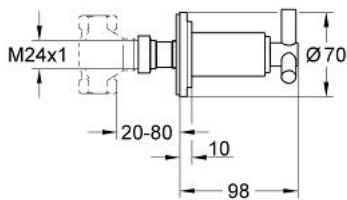

19 069 000 ATRIO CONCEALED VALVE EXPOSED PART

PRODUCT DESCRIPTION

- Colour: chrome
- trim set for 35 028 000
- for concealed valves 29 800 1/2", 29 802 3/4", 29 805 1"
- GROHE LongLife finish
- installation depth infinitely adjustable 20-80 mm
- escutcheon with screwable wall sealing
- with Ypsilon handle

19 069 000 ATRIO CONCEALED VALVE EXPOSED PART

SPARE PARTS

- 1: Handle Atrio Ypsilon (Spare part-nr. 45603000)
- 1.1: Replacement handle connection kit (Spare part-nr. 45605000)
- 2: Extension for spindle (Spare part-nr. 45607000)
- 3: Escutcheon (Spare part-nr. 45608000)
- 4: Extension-set, 80 mm (Spare part-nr. 45202000)
- 5: Extension-set 200 mm (Spare part-nr. 45203000)*