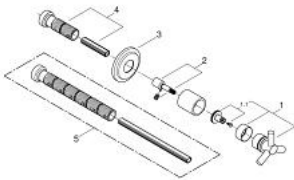

19 069 000 ATRIO CONCEALED VALVE EXPOSED PART

PRODUCT DESCRIPTION

- Colour: chrome
- trim set for 35 028 000
- for concealed valves 29 800 1/2", 29 802 3/4", 29 805 1"
- GROHE LongLife finish
- installation depth infinitely adjustable 20-80 mm
- escutcheon with screwable wall sealing
- with Ypsilon handle

19 069 000 ATRIO CONCEALED VALVE EXPOSED PART

SPARE PARTS

- 1: Handle Atrio Ypsilon (Spare part-nr. 45603000)
- 1.1: Replacement handle connection kit (Spare part-nr. 45605000)
- 2: Extension for spindle (Spare part-nr. 45607000)
- 3: Escutcheon (Spare part-nr. 45608000)
- 4: Extension-set, 80 mm (Spare part-nr. 45202000)
- 5: Extension-set 200 mm (Spare part-nr. 45203000)*