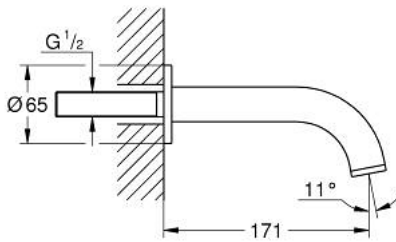

13 487 MS0 **ATRIO BATH SPOUT**

PRODUCT DESCRIPTION

- Colour: satin steel
- wall mounted
- GROHE LongLife finish
- mousseur
- projection 171 mm
- minimum pressure 1.0 bar

13 487 MS0 **ATRIO BATH SPOUT**

SPARE PARTS

1: Mousseur (Spare part-nr. 13926000)