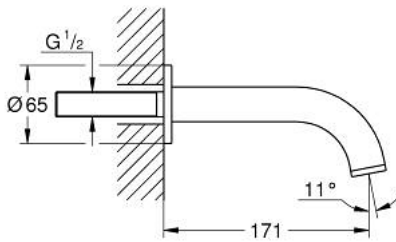

13 487 MG0 ATRIO BATH SPOUT

PRODUCT DESCRIPTION

- Colour: satin graphite
- wall mounted
- GROHE LongLife finish
- mousseur
- projection 171 mm
- minimum pressure 1.0 bar

13 487 MG0 **ATRIO BATH SPOUT**

SPARE PARTS

1: Mousseur (Spare part-nr. 13926000)