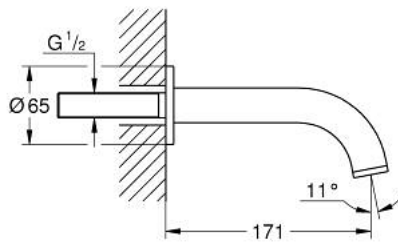

### PRODUCT DESCRIPTION

- Colour: phantom black
- wall mounted
- mousseur
- projection 171 mm