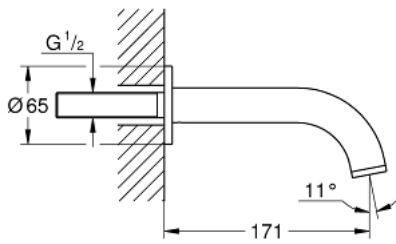

13 487 GN0 ATRIO BATH SPOUT

PRODUCT DESCRIPTION

- Colour: brushed cool sunrise
- wall mounted
- GROHE LongLife finish
- mousseur
- projection 171 mm
- minimum pressure 1.0 bar

13 487 GN0 **ATRIO BATH SPOUT**

SPARE PARTS

1: Mousseur (Spare part-nr. 13926000)