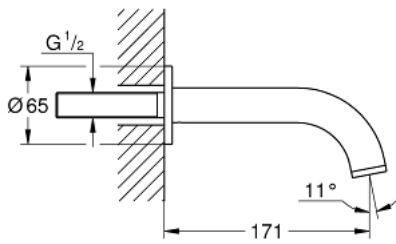

### PRODUCT DESCRIPTION

- Colour: brushed warm sunset
- wall mounted
- GROHE LongLife finish
- mousseur
- projection 171 mm
- minimum pressure 1.0 bar