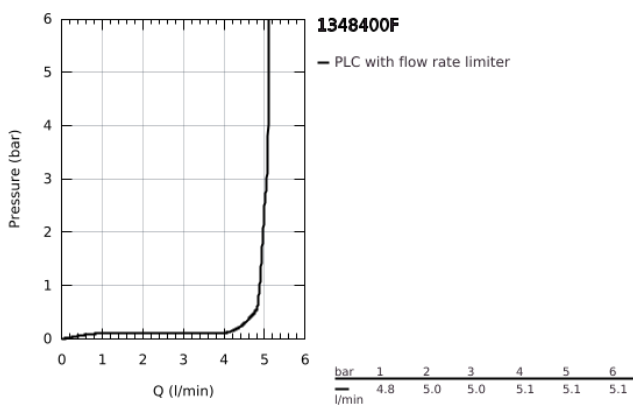

## 13 484 00F GRANDERA BATH SPOUT

### PRODUCT DESCRIPTION

- Colour: chrome
- wall mounted
- GROHE LongLife finish
- mousseur
- projection 177 mm

Pure Freude  
an Wasser

## 13 484 00F **GRANDERA BATH SPOUT**

### **SPARE PARTS**

1: flow control (Spare part-nr. 48671000)