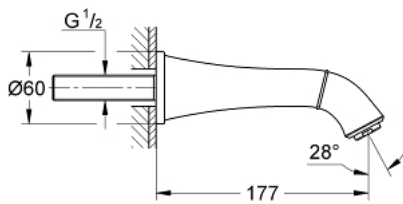

## 13 484 00F GRANDERA BATH SPOUT

### PRODUCT DESCRIPTION

- Colour: chrome
- wall mounted
- GROHE LongLife finish
- mousseur
- projection 177 mm

Pure Freude  
an Wasser

## 13 484 00F **GRANDERA BATH SPOUT**

### **SPARE PARTS**

1: flow control (Spare part-nr. 48671000)