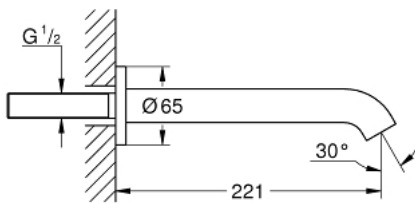

13 449 GN1 ESSENCE BATH SPOUT

PRODUCT DESCRIPTION

- Colour: brushed cool sunrise
- wall mounted
- mousseur
- male thread 1/2"
- projection 221 mm
- GROHE LongLife finish

13 449 GN1 ESSENCE BATH SPOUT

SPARE PARTS

1: Mousseur (Spare part-nr. 13926000)