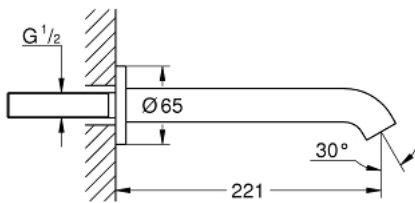

13 449 GL1 ESSENCE BATH SPOUT

PRODUCT DESCRIPTION

- Colour: cool sunrise
- wall mounted
- male thread 1/2"
- mousseur
- projection 221 mm
- GROHE LongLife finish

13 449 GL1 ESSENCE BATH SPOUT

SPARE PARTS

1: Mousseur (Spare part-nr. 13926000)