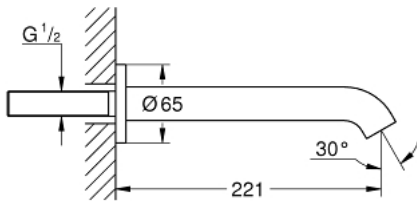

13 449 DL1 ESSENCE BATH SPOUT

PRODUCT DESCRIPTION

- Colour: brushed warm sunset
- wall mounted
- mousseur
- male thread 1/2"
- projection 221 mm
- GROHE LongLife finish

13 449 DL1 ESSENCE BATH SPOUT

SPARE PARTS

1: Mousseur (Spare part-nr. 13926000)