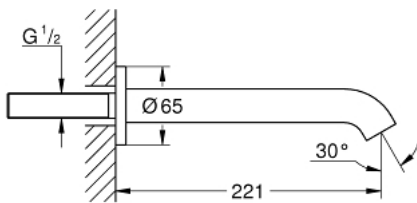

## 13 449 DC1 ESSENCE BATH SPOUT

### PRODUCT DESCRIPTION

- Colour: supersteel
- wall mounted
- mousseur
- male thread 1/2"
- projection 221 mm
- GROHE LongLife finish