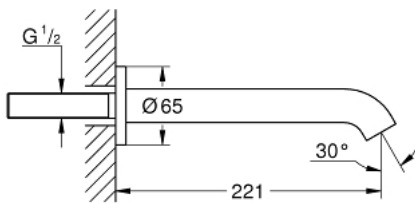

13 449 AL1 ESSENCE BATH SPOUT

PRODUCT DESCRIPTION

- Colour: brushed hard graphite
- wall mounted
- mousseur
- male thread 1/2"
- projection 221 mm
- GROHE LongLife finish

13 449 AL1 ESSENCE BATH SPOUT

SPARE PARTS

1: Mousseur (Spare part-nr. 13926000)