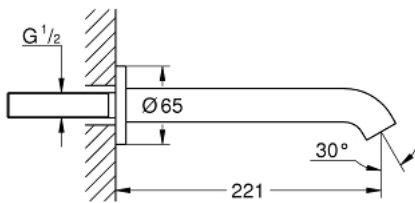

13 449 A01 ESSENCE BATH SPOUT

PRODUCT DESCRIPTION

- Colour: hard graphite
- wall mounted
- mousseur
- male thread 1/2"
- projection 221 mm
- GROHE LongLife finish

13 449 A01 ESSENCE BATH SPOUT

SPARE PARTS

1: Mousseur (Spare part-nr. 13926000)