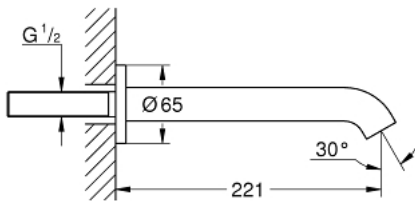

13 449 001 ESSENCE BATH SPOUT

PRODUCT DESCRIPTION

- Colour: chrome
- wall mounted
- mousseur
- male thread 1/2"
- GROHE LongLife finish
- projection 221 mm

13 449 001 **ESSENCE BATH SPOUT**

SPARE PARTS

1: Mousseur (Spare part-nr. 13926000)