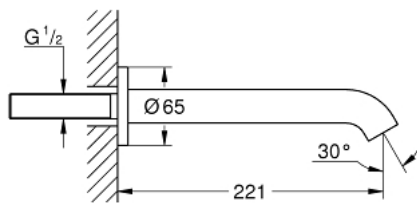

13 449 001 ESSENCE BATH SPOUT

PRODUCT DESCRIPTION

- Colour: chrome
- wall mounted
- mousseur
- male thread 1/2"
- GROHE LongLife finish
- projection 221 mm

13 449 001 **ESSENCE BATH SPOUT**

SPARE PARTS

1: Mousseur (Spare part-nr. 13926000)