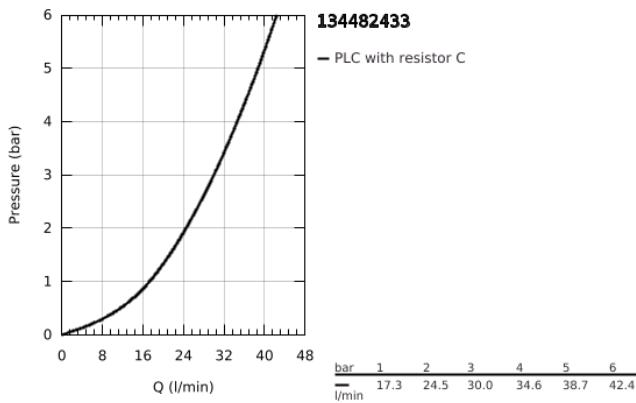

## 13 448 243 3 EUROSMART BATH SPOUT

### PRODUCT DESCRIPTION

- Colour: matte black
- wall mounted
- mousseur
- male thread 1/2"
- projection 171 mm
- minimum pressure 1.0 bar
- professional edition

### SPARE PARTS

1: flow control (Spare part-nr. 139522430)

2: Sealing washer (Spare part-nr. 0128200M)