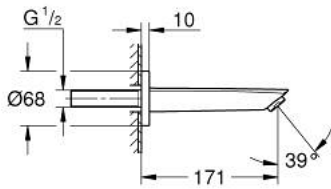

### PRODUCT DESCRIPTION

- Colour: matte black
- wall mounted
- mousseur
- male thread 1/2"
- projection 171 mm
- minimum pressure 1.0 bar
- professional edition

### SPARE PARTS

1: flow control (Spare part-nr. 139522430)

2: Sealing washer (Spare part-nr. 0128200M)