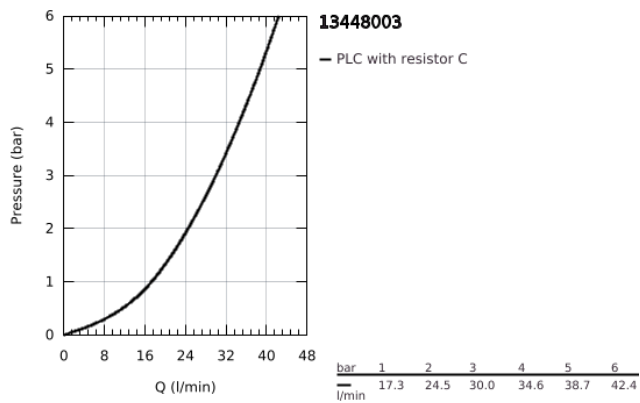

## 13 448 003 EUROSMART BATH SPOUT

### PRODUCT DESCRIPTION

- Colour: chrome
- wall mounted
- GROHE LongLife finish
- mousseur
- male thread 1/2"
- projection 171 mm
- minimum pressure 1.0 bar
- professional edition