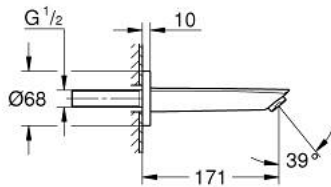

### PRODUCT DESCRIPTION

- Colour: chrome
- wall mounted
- GROHE LongLife finish
- mousseur
- male thread 1/2"
- projection 171 mm
- minimum pressure 1.0 bar
- professional edition