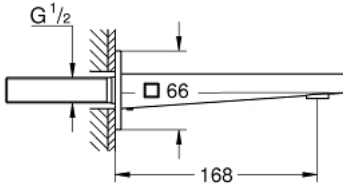

13 404 DC3 GROHE PLUS BATH SPOUT

PRODUCT DESCRIPTION

- Colour: supersteel
- wall mounted
- GROHE LongLife finish
- laminar mousseur
- male thread 1/2"
- projection 168 mm

13 404 DC3 GROHE PLUS BATH SPOUT

SPARE PARTS

1: Mousseur (Spare part-nr. 48009000)