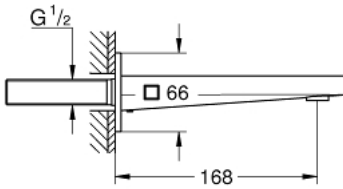

13 404 AL3 GROHE PLUS BATH SPOUT

PRODUCT DESCRIPTION

- Colour: brushed hard graphite
- wall mounted
- GROHE LongLife finish
- laminar mousseur
- male thread 1/2"
- projection 168 mm

13 404 AL3 GROHE PLUS BATH SPOUT

SPARE PARTS

1: Mousseur (Spare part-nr. 48009000)