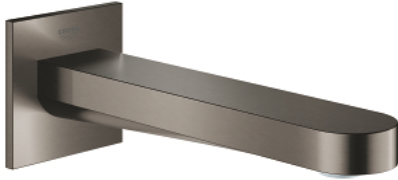

13 404 AL3 GROHE PLUS BATH SPOUT

PRODUCT DESCRIPTION

- Colour: brushed hard graphite
- wall mounted
- GROHE LongLife finish
- laminar mousseur
- male thread 1/2"
- projection 168 mm

13 404 AL3 GROHE PLUS BATH SPOUT

SPARE PARTS

1: Mousseur (Spare part-nr. 48009000)