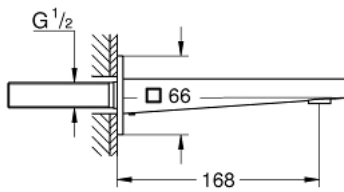

13 404 003 **GROHE PLUS BATH SPOUT**

PRODUCT DESCRIPTION

- Colour: chrome
- wall mounted
- GROHE LongLife finish
- laminar mousseur
- male thread 1/2"
- projection 168 mm

13 404 003 **GROHE PLUS BATH SPOUT**

SPARE PARTS

1: Mousseur (Spare part-nr. 48009000)