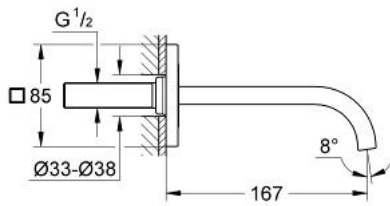

13 335 000 ALLURE F-DIGITAL BATH SPOUT

PRODUCT DESCRIPTION

- Colour: chrome
- wall mounted
- projection 167 mm
- mousseur
- GROHE LongLife finish
- minimum pressure 1.0 bar

13 335 000 ALLURE F-DIGITAL BATH SPOUT

SPARE PARTS

20: Mousseur (Spare part-nr. 48056000)