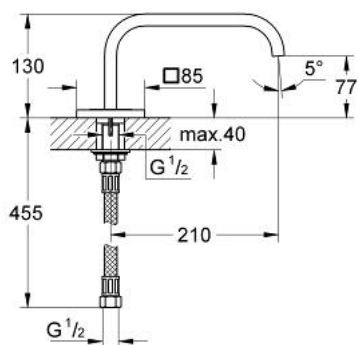

13 315 000 ALLURE F-DIGITAL BATH SPOUT

PRODUCT DESCRIPTION

- Colour: chrome
- projection 210 mm
- GROHE LongLife finish
- minimum pressure 1.0 bar

Pure Freude
an Wasser

13 315 000 **ALLURE F-DIGITAL BATH SPOUT**