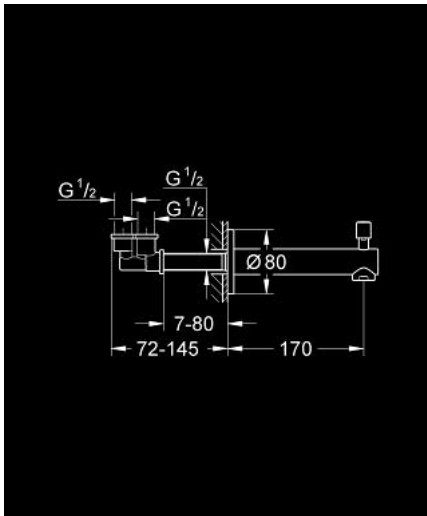

13 281 001 **CONCETTO BATH SPOUT WITH DIVERTER**

PRODUCT DESCRIPTION

- Colour: chrome
- wall mounted
- GROHE LongLife finish
- mousseur
- automatic diverter: bath/shower
- male thread 1/2"

13 281 001 **CONCETTO BATH SPOUT WITH DIVERTER**

SPARE PARTS

- 1: Diverter knob (Spare part-nr. 48076000)
- 1.1: Diverter knob (Spare part-nr. 64309000)
- 2: Repl.kit f.rotary valve (Spare part-nr. 48023000)
- 3: Flow straightener (Spare part-nr. 48063000)
- 4: Sealing washer (Spare part-nr. 0128200M)