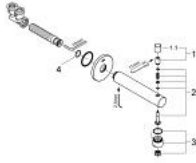

13 281 001 **CONCETTO BATH SPOUT WITH DIVERTER**

PRODUCT DESCRIPTION

- Colour: chrome
- wall mounted
- GROHE LongLife finish
- mousseur
- automatic diverter: bath/shower
- male thread 1/2"

13 281 001 **CONCETTO BATH SPOUT WITH DIVERTER**

SPARE PARTS

- 1: Diverter knob (Spare part-nr. 48076000)
- 1.1: Diverter knob (Spare part-nr. 64309000)
- 2: Repl.kit f.rotary valve (Spare part-nr. 48023000)
- 3: Flow straightener (Spare part-nr. 48063000)
- 4: Sealing washer (Spare part-nr. 0128200M)