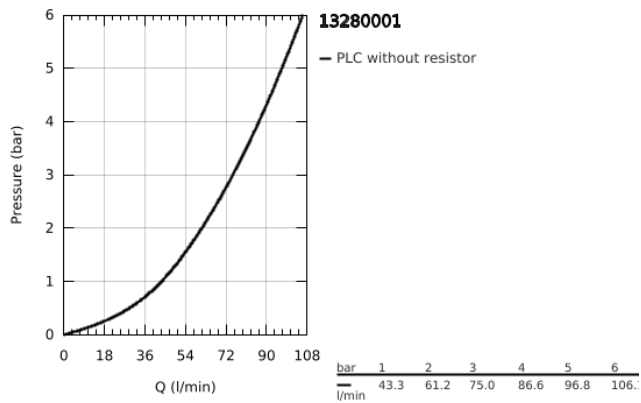

13 280 001 **CONCETTO BATH SPOUT**

PRODUCT DESCRIPTION

- Colour: chrome
- wall mounted
- GROHE LongLife finish
- mousseur
- projection 170 mm
- male thread 1/2"
- minimum pressure 1.0 bar

13 280 001 **CONCETTO BATH SPOUT**