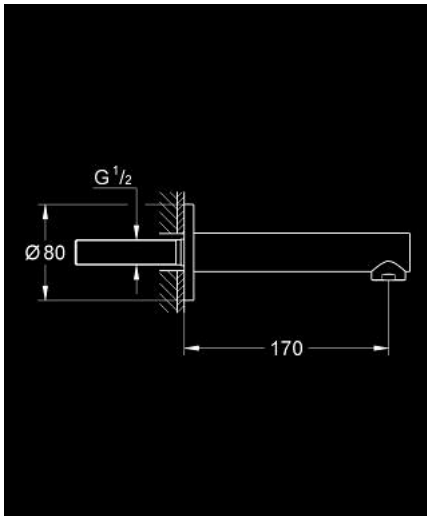

13 280 001 **CONCETTO BATH SPOUT**

PRODUCT DESCRIPTION

- Colour: chrome
- wall mounted
- GROHE LongLife finish
- mousseur
- projection 170 mm
- male thread 1/2"
- minimum pressure 1.0 bar

13 280 001 **CONCETTO BATH SPOUT**

SPARE PARTS

- 1: Sistra (Spare part-nr. 07899000)
- 2: Sealing washer (Spare part-nr. 0128200M)