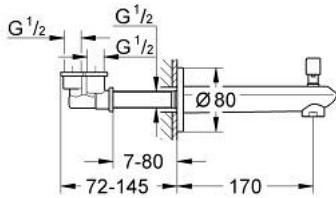

13 279 MS2 EURODISC COSMOPOLITAN BATH SPOUT

PRODUCT DESCRIPTION

- Colour: satin steel
- wall mounted
- GROHE LongLife finish
- mousseur
- automatic diverter: bath/shower
- with concealed connection piece
- male thread 1/2"
- projection 170 mm

13 279 MS2 EURODISC COSMOPOLITAN BATH SPOUT

SPARE PARTS

- 1: diverter knob (Spare part-nr. 48022MS0)
- 1.1: diverter knob (Spare part-nr. 64309MS0)
- 2: Repl.kit f.rotary valve (Spare part-nr. 48023000)
- 3: flow straightener (Spare part-nr. 48063MS0)