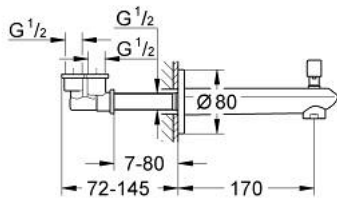

13 279 MG2 EURODISC COSMOPOLITAN BATH SPOUT

PRODUCT DESCRIPTION

- Colour: satin graphite
- wall mounted
- GROHE LongLife finish
- mousseur
- automatic diverter: bath/shower
- with concealed connection piece
- male thread 1/2"
- projection 170 mm

13 279 MG2 EURODISC COSMOPOLITAN BATH SPOUT

SPARE PARTS

- 1: diverter knob (Spare part-nr. 48022MG0)
- 1.1: diverter knob (Spare part-nr. 64309MG0)
- 2: Repl.kit f.rotary valve (Spare part-nr. 48023000)
- 3: flow straightener (Spare part-nr. 48063MG0)