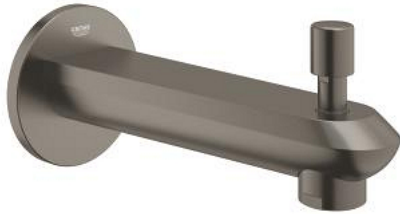

13 279 MG2 EURODISC COSMOPOLITAN BATH SPOUT

PRODUCT DESCRIPTION

- Colour: satin graphite
- wall mounted
- GROHE LongLife finish
- mousseur
- automatic diverter: bath/shower
- with concealed connection piece
- male thread 1/2"
- projection 170 mm

13 279 MG2 EURODISC COSMOPOLITAN BATH SPOUT

SPARE PARTS

- 1: diverter knob (Spare part-nr. 48022MG0)
- 1.1: diverter knob (Spare part-nr. 64309MG0)
- 2: Repl.kit f.rotary valve (Spare part-nr. 48023000)
- 3: flow straightener (Spare part-nr. 48063MG0)