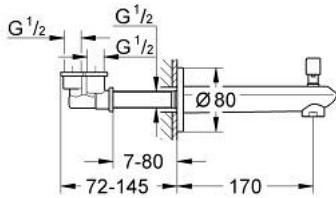

13 279 002 EURODISC COSMOPOLITAN BATH SPOUT

PRODUCT DESCRIPTION

- Colour: chrome
- wall mounted
- GROHE LongLife finish
- mousseur
- automatic diverter: bath/shower
- with concealed connection piece
- male thread 1/2"
- projection 170 mm

13 279 002 EURODISC COSMOPOLITAN BATH SPOUT

SPARE PARTS

- 1: Diverter knob (Spare part-nr. 48022000)
- 1.1: Diverter knob (Spare part-nr. 64309000)
- 2: Repl.kit f.rotary valve (Spare part-nr. 48023000)
- 3: Flow straightener (Spare part-nr. 48063000)