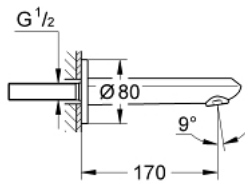

## 13 278 002 EURODISC COSMOPOLITAN BATH SPOUT

### PRODUCT DESCRIPTION

- Colour: chrome
- wall mounted
- GROHE LongLife finish
- mousseur
- male thread 1/2"
- projection 170 mm
- minimum pressure 1.0 bar