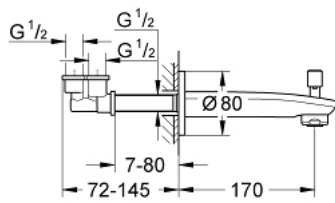

### PRODUCT DESCRIPTION

- Colour: chrome
- wall mounted
- GROHE LongLife finish
- mousseur
- automatic diverter: bath/shower
- with concealed connection piece
- male thread 1/2"
- projection 170 mm

## 13 277 002 EUROSTYLE COSMOPOLITAN BATH SPOUT

### SPARE PARTS

- 1: Diverter knob (Spare part-nr. 48022000)
- 1.1: Diverter knob (Spare part-nr. 64309000)
- 2: Repl.kit f.rotary valve (Spare part-nr. 48023000)
- 3: Flow straightener (Spare part-nr. 48024000)