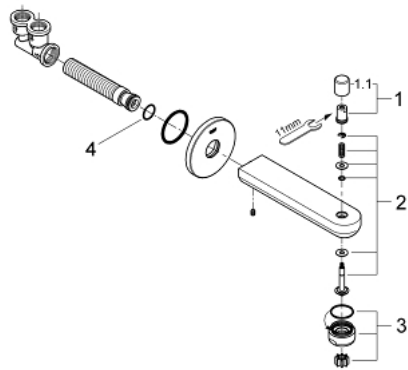

### PRODUCT DESCRIPTION

- Colour: chrome
- wall mounted
- GROHE LongLife finish
- mousseur
- automatic diverter: bath/shower
- male thread 1/2"
- projection 170 mm

### SPARE PARTS

- 1: Diverter knob (Spare part-nr. 48022000)
- 1.1: Diverter knob (Spare part-nr. 64309000)
- 2: Repl.kit f.rotary valve (Spare part-nr. 48023000)
- 3: Flow straightener (Spare part-nr. 48024000)
- 4: Sealing washer (Spare part-nr. 0128200M)