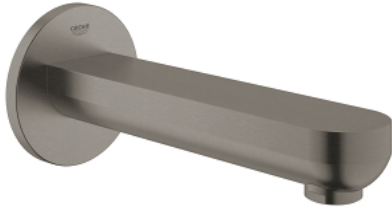

13 261 AL0 EUROCOSMO BATH SPOUT

PRODUCT DESCRIPTION

- Colour: brushed hard graphite
- wall mounted
- GROHE LongLife finish
- mousseur
- male thread 1/2"
- projection 170 mm
- minimum pressure 1.0 bar