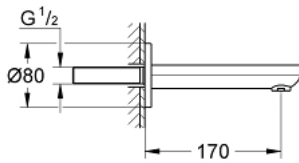

### PRODUCT DESCRIPTION

- Colour: chrome
- wall mounted
- GROHE LongLife finish
- mousseur
- male thread 1/2"
- projection 170 mm
- minimum pressure 1.0 bar

13 261 000 **EUROCOSMO BATH SPOUT**

**SPARE PARTS**