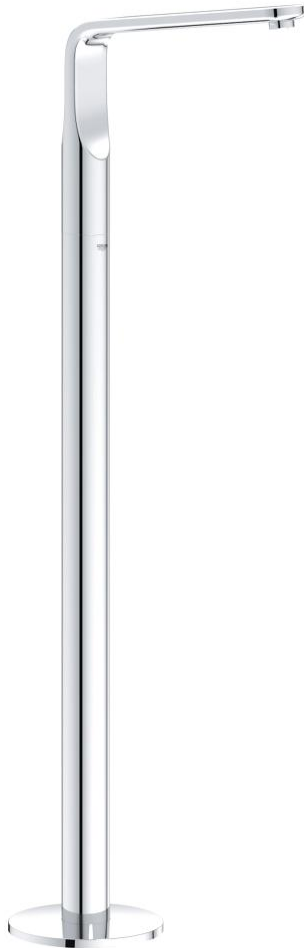

13 245 000 VERIS BATH SPOUT, FLOOR MOUNTED

PRODUCT DESCRIPTION

- Colour: chrome
- for use with rough-in set 29 086 000 / 45 984 001
- without roughing-in-set
- GROHE LongLife finish
- spout with mousseur
- projection 295 mm
- Total height 1037 mm
- requires rough-in set 29 038
- max. flow rate 7 gpm at 45 psi (26.5 l/min)

13 245 000 VERIS BATH SPOUT, FLOOR MOUNTED

SPARE PARTS

1: Sistra (Spare part-nr. 13907000)