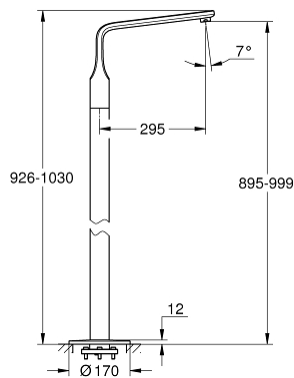

13 245 000 VERIS BATH SPOUT, FLOOR MOUNTED

PRODUCT DESCRIPTION

- Colour: chrome
- for use with rough-in set 29 086 000 / 45 984 001
- without roughing-in-set
- GROHE LongLife finish
- spout with mousseur
- projection 295 mm
- Total height 1037 mm
- requires rough-in set 29 038
- max. flow rate 7 gpm at 45 psi (26.5 l/min)

13 245 000 VERIS BATH SPOUT, FLOOR MOUNTED

SPARE PARTS

1: Sistra (Spare part-nr. 13907000)