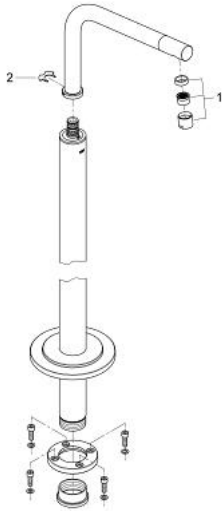

13 228 001 ATRIO BATH SPOUT, FLOOR MOUNTED

PRODUCT DESCRIPTION

- Colour: chrome
- for use with rough-in set 29 086 000 / 45 984 001
- without roughing-in-set
- projection 300 mm
- 7°-spout
- swivelling
- mousseur
- total height 1043 mm
- GROHE LongLife finish
- minimum pressure 1.0 bar
- max. flow rate 7 gpm at 45 psi (26.5 l/min)

13 228 001 ATRIO BATH SPOUT, FLOOR MOUNTED

SPARE PARTS

1: Sistra (Spare part-nr. 07899000)

2: Safety disc (Spare part-nr. 6417500M)