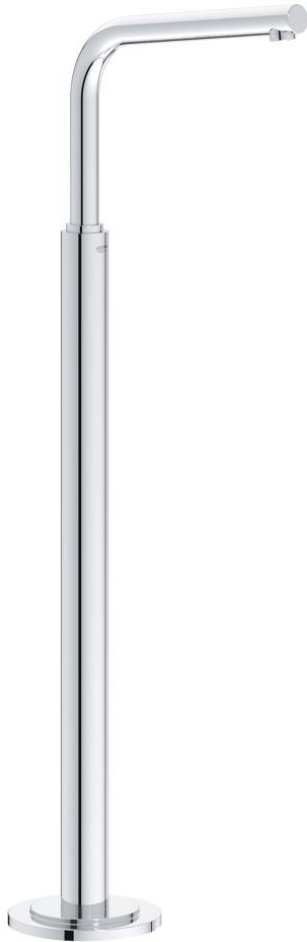

13 228 001 ATRIO BATH SPOUT, FLOOR MOUNTED

PRODUCT DESCRIPTION

- Colour: chrome
- for use with rough-in set 29 086 000 / 45 984 001
- without roughing-in-set
- projection 300 mm
- 7°-spout
- swivelling
- mousseur
- total height 1043 mm
- GROHE LongLife finish
- minimum pressure 1.0 bar
- max. flow rate 7 gpm at 45 psi (26.5 l/min)

13 228 001 ATRIO BATH SPOUT, FLOOR MOUNTED

SPARE PARTS

1: Sistra (Spare part-nr. 07899000)

2: Safety disc (Spare part-nr. 6417500M)