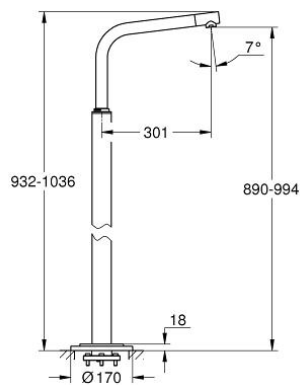

13 228 001 ATRIO BATH SPOUT, FLOOR MOUNTED

PRODUCT DESCRIPTION

- Colour: chrome
- for use with rough-in set 29 086 000 / 45 984 001
- without roughing-in-set
- projection 300 mm
- 7°-spout
- swivelling
- mousseur
- total height 1043 mm
- GROHE LongLife finish
- minimum pressure 1.0 bar
- max. flow rate 7 gpm at 45 psi (26.5 l/min)

13 228 001 ATRIO BATH SPOUT, FLOOR MOUNTED

SPARE PARTS

1: Sistra (Spare part-nr. 07899000)

2: Safety disc (Spare part-nr. 6417500M)