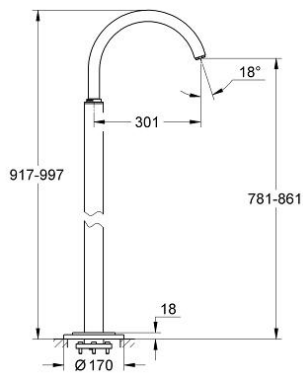

13 216 001 ATRIO BATH SPOUT, FLOOR MOUNTED

PRODUCT DESCRIPTION

- Colour: chrome
- for use with rough-in set 29 086 000 / 45 984 001
- without roughing-in-set
- projection 300 mm
- swivel tubular C-spout with mousseur
- Total height 1028 mm
- GROHE LongLife finish
- minimum pressure 1.0 bar
- max. flow rate 7 gpm at 45 psi (26.5 l/min)

13 216 001 ATRIO BATH SPOUT, FLOOR MOUNTED

SPARE PARTS

1: Sistra (Spare part-nr. 13907000)

2: Safety disc (Spare part-nr. 6417500M)