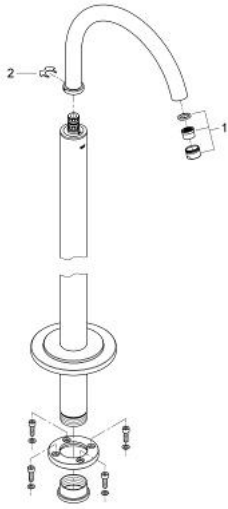

13 216 001 ATRIO BATH SPOUT, FLOOR MOUNTED

PRODUCT DESCRIPTION

- Colour: chrome
- for use with rough-in set 29 086 000 / 45 984 001
- without roughing-in-set
- projection 300 mm
- swivel tubular C-spout with mousseur
- Total height 1028 mm
- GROHE LongLife finish
- minimum pressure 1.0 bar
- max. flow rate 7 gpm at 45 psi (26.5 l/min)

13 216 001 ATRIO BATH SPOUT, FLOOR MOUNTED

SPARE PARTS

1: Sistra (Spare part-nr. 13907000)

2: Safety disc (Spare part-nr. 6417500M)