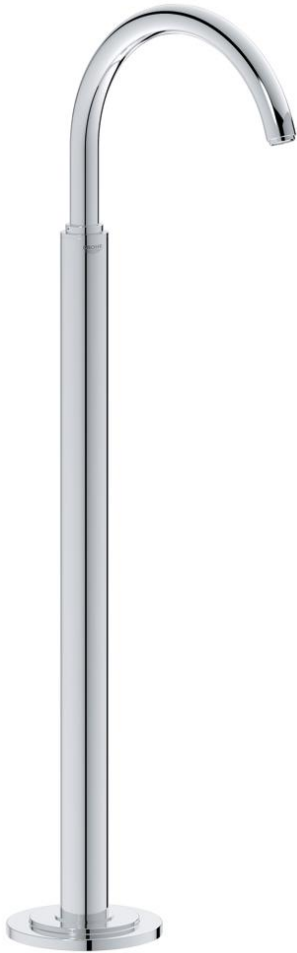

13 216 001 ATRIO BATH SPOUT, FLOOR MOUNTED

PRODUCT DESCRIPTION

- Colour: chrome
- for use with rough-in set 29 086 000 / 45 984 001
- without roughing-in-set
- projection 300 mm
- swivel tubular C-spout with mousseur
- Total height 1028 mm
- GROHE LongLife finish
- minimum pressure 1.0 bar
- max. flow rate 7 gpm at 45 psi (26.5 l/min)

13 216 001 ATRIO BATH SPOUT, FLOOR MOUNTED

SPARE PARTS

1: Sistra (Spare part-nr. 13907000)

2: Safety disc (Spare part-nr. 6417500M)