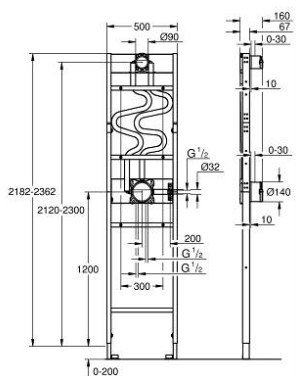

## 10 399 499 90 RAPIDO SHOWER FRAME ELEMENT FOR DUO CONCEALED SHOWER INSTALLATION

### PRODUCT DESCRIPTION

- for shower installations with one hand shower and a duo spray head shower
- pre-mounted rough-in set GROHE Rapido SmartBox (35 604)
- pre-mounted rough-in set 9.5 l/min for head shower (107 241 9990)
- pre-mounted wall outlet for hand shower
- pre-mounted and insulated mixed water pipes
- for on-the-wall installations or dry-cladding
- powder coated steel frame, self-supporting
- completely pre-assembled
- depth adjustable
- 2 inlets below, 1/2"
- min. installation depth (from rough wall to end finish) 77-107 mm
- min. installation depth (from rough wall to frame front) 67 mm
- head shower outlet height adjustable by 180 mm
- sealing fleeces
- leak test done ex factory
- suitable for concealed 3-function trim sets
- suitable for GROHE shower outlet elbows with male connection threads, 1/2"
- suitable for Rainshower SmartActive 310 2-spray head shower with 430 mm shower arm
- perfect fit for Grohtherm concealed shower systems 103 997 0000 and 103 998 0000
- for on-the-wall installation please order wall brackets 103 999 9990 (sold separately)
- professional edition

## 10 399 499 90 **RAPIDO SHOWER FRAME ELEMENT FOR DUO CONCEALED SHOWER INSTALLATION**

No exploded view is available for this spare part list.