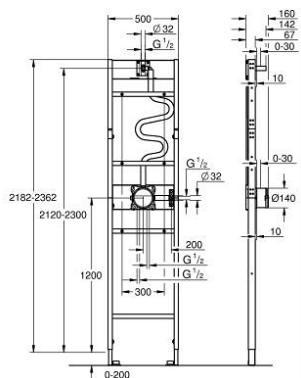

## 10 399 399 90 RAPIDO SHOWER FRAME ELEMENT FOR MONO CONCEALED SHOWER INSTALLATION

### PRODUCT DESCRIPTION

- for shower installations with one hand shower and a Mono head shower
- pre-mounted rough-in set GROHE Rapido SmartBox (35 604)
- pre-mounted wall outlets for hand and head shower
- pre-mounted and insulated mixed water pipes
- for on-the-wall installations or dry-cladding
- powder coated steel frame, self-supporting
- completely pre-assembled
- depth adjustable
- 2 inlets below, 1/2"
- min. installation depth (from rough wall to end finish) 77-107 mm
- min. installation depth (from rough wall to frame front) 67 mm
- head shower outlet height adjustable by 180 mm
- sealing fleeces
- leak test done ex factory
- suitable for concealed 2-function trim sets
- suitable for GROHE shower outlet elbows with male connection threads, 1/2"
- suitable for GROHE shower arms with male connection threads, 1/2"
- perfect fit with Grohtherm concealed shower systems 103 995 0000 and 103 996 0000
- for on-the-wall installation please order wall brackets 103 999 9990 (sold separately)
- professional edition

## 10 399 399 90 **RAPIDO SHOWER FRAME ELEMENT FOR MONO CONCEALED SHOWER INSTALLATION**

No exploded view is available for this spare part list.