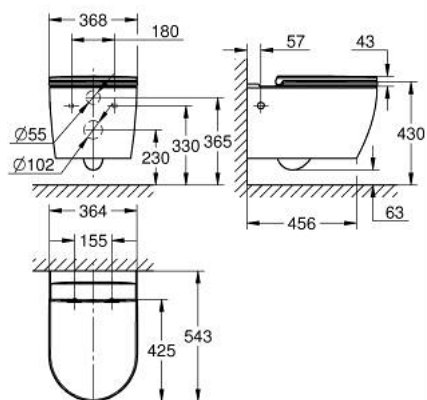

10 386 0SH 00 **BAU CERAMIC WALL HUNG WC SET**

PRODUCT DESCRIPTION

- Colour: alpine white
- consisting of:
 - Bau Ceramic wall hung WC
 - for concealed cistern
 - horizontal outlet
 - wash down
 - rimless
 - class 1, full flush 5 l, 4 l according to EN997
 - flushes with 3 l, 2 l for small flush
 - flushes with 6 l for full flush
- sanitary ware
- WC seat with lid (39 913 001)
- soft close
- quick release function
- detachable
- material: Duroplast
- including fixation set