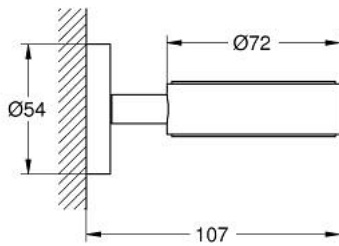

### PRODUCT DESCRIPTION

- Colour: matte black
- material: metal
- for crystal glass (40 372 001)
- soap dish (40 368 xx1) or soap dispenser (102 470 2430)
- concealed fastening
- suitable for screwing (including screws and dowels) or gluing (glue 40 915 000 sold separately)
- holding force: max. 5 kg
- the specified holding capacity is valid for static (slowly applied) load and intended use only