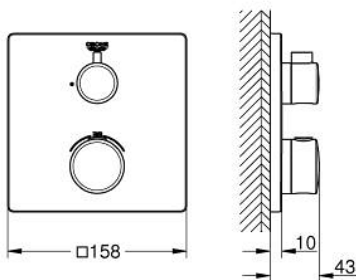

10 221 524 30 GROHTHERM SAFETY MIXER FOR 1 OUTLET WITH SHUT OFF VALVE

PRODUCT DESCRIPTION

- Colour: matte black
- trim set for GROHE Rapido SmartBox (35 600/35 604)
- GROHE TurboStat - compact cartridge with wax thermoelement
- GROHE FastFixation escutcheon with covered shaft sealing and covered fixing
- metal escutcheon, retroactively 6° adjustable
- GROHE SafeStop - safety button at 38°C
- GROHE SafeStop Plus - optional temperature limiter at 43°C or 46°C included
- built-in non-return valves and dirt strainers
- ceramic stop valve, 120°

- outlet B = 27 l/min, outlet C = 30 l/min

- without roughing-in set 35 600/35 604 (please order separately)
- professional edition

10 221 524 30 GROHTHERM SAFETY MIXER FOR 1 OUTLET WITH SHUT OFF VALVE

SPARE PARTS

- 1: temperature control handle (Spare part-nr. 490822430)
 - 2: Mounting plate (Spare part-nr. 49080000)
 - 3: escutcheon (Spare part-nr. 490762430)
 - 4: shut-off handle (Spare part-nr. 490832430)
 - 5: Aquadimmer (Spare part-nr. 49084000)
 - 6: Thermostatic compact cartridge 3/4" (Spare part-nr. 49028000)
 - 7: Non-return valve (Spare part-nr. 49085000)
 - 8: Seal (Spare part-nr. 48360000)
 - 9: GROHE TurboStat cartridge 3/4" (Spare part-nr. 49003000)*
 - 10: Socket Spanner (Spare part-nr. 49059000)*
 - 11: Service stops (Spare part-nr. 1405300M)*
 - 12: Universal extension set 2-handle thermostats, 25 mm (Spare part-nr. 14058000)*
- * Optional accessories