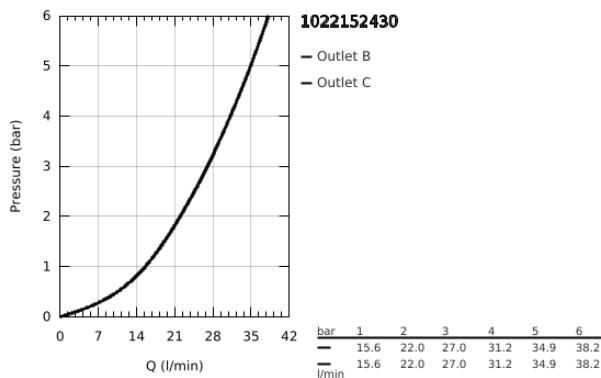

10 221 524 30 GROHTHERM SAFETY MIXER FOR 1 OUTLET WITH SHUT OFF VALVE

PRODUCT DESCRIPTION

- Colour: matte black
- trim set for GROHE Rapido SmartBox (35 600/35 604)
- GROHE TurboStat - compact cartridge with wax thermoelement
- GROHE FastFixation escutcheon with covered shaft sealing and covered fixing
- metal escutcheon, retroactively 6° adjustable
- GROHE SafeStop - safety button at 38°C
- GROHE SafeStop Plus - optional temperature limiter at 43°C or 46°C included
- built-in non-return valves and dirt strainers
- ceramic stop valve, 120°

- outlet B = 27 l/min, outlet C = 30 l/min

- without roughing-in set 35 600/35 604 (please order separately)
- professional edition

10 221 524 30 GROHTHERM SAFETY MIXER FOR 1 OUTLET WITH SHUT OFF VALVE

SPARE PARTS

- 1: temperature control handle (Spare part-nr. 490822430)
 - 2: Mounting plate (Spare part-nr. 49080000)
 - 3: escutcheon (Spare part-nr. 490762430)
 - 4: shut-off handle (Spare part-nr. 490832430)
 - 5: Aquadimmer (Spare part-nr. 49084000)
 - 6: Thermostatic compact cartridge 3/4" (Spare part-nr. 49028000)
 - 7: Non-return valve (Spare part-nr. 49085000)
 - 8: Seal (Spare part-nr. 48360000)
 - 9: GROHE TurboStat cartridge 3/4" (Spare part-nr. 49003000)*
 - 10: Socket Spanner (Spare part-nr. 49059000)*
 - 11: Service stops (Spare part-nr. 1405300M)*
 - 12: Universal extension set 2-handle thermostats, 25 mm (Spare part-nr. 14058000)*
- * Optional accessories