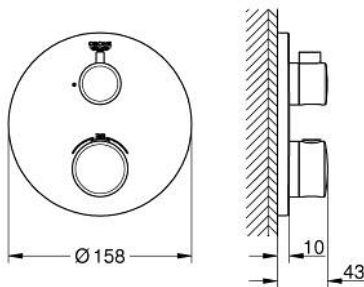

10 221 224 30 GROHTHERM SAFETY MIXER FOR 1 OUTLET WITH SHUT OFF VALVE

PRODUCT DESCRIPTION

- Colour: matte black
- trim set for GROHE Rapido SmartBox (35 600/35 604)
- GROHE TurboStat - compact cartridge with wax thermostatic element
- GROHE FastFixation escutcheon with covered shaft sealing and covered fixing
- metal escutcheon, retroactively 6° adjustable
- GROHE SafeStop - safety button at 38°C
- GROHE SafeStop Plus - optional temperature limiter at 43°C or 46°C included
- built-in non-return valves and dirt strainers
- ceramic stop valve, 120°
- without roughing-in set 35 600/35 604 (please order separately)
- outlet B = 27 l/min, outlet C = 30 l/min
- professional edition

10 221 224 30 GROHTHERM SAFETY MIXER FOR 1 OUTLET WITH SHUT OFF VALVE

SPARE PARTS

- 1: temperature control handle (Spare part-nr. 490822430)
 - 2: Mounting plate (Spare part-nr. 49080000)
 - 3: escutcheon (Spare part-nr. 490732430)
 - 4: shut-off handle (Spare part-nr. 490832430)
 - 5: Aquadimmer (Spare part-nr. 49084000)
 - 6: Thermostatic compact cartridge 3/4" (Spare part-nr. 49028000)
 - 7: Non-return valve (Spare part-nr. 49085000)
 - 8: Seal (Spare part-nr. 48360000)
 - 9: GROHE TurboStat cartridge 3/4" (Spare part-nr. 49003000)*
 - 10: Socket Spanner (Spare part-nr. 49059000)*
 - 11: Service stops (Spare part-nr. 1405300M)*
 - 12: Universal extension set 2-handle thermostats, 25 mm (Spare part-nr. 14058000)*
- * Optional accessories