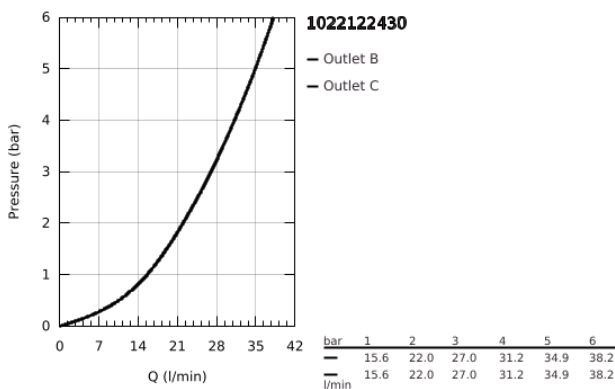

10 221 224 30 GROHTHERM SAFETY MIXER FOR 1 OUTLET WITH SHUT OFF VALVE

PRODUCT DESCRIPTION

- Colour: matte black
- trim set for GROHE Rapido SmartBox (35 600/35 604)
- GROHE TurboStat - compact cartridge with wax thermostatic element
- GROHE FastFixation escutcheon with covered shaft sealing and covered fixing
- metal escutcheon, retroactively 6° adjustable
- GROHE SafeStop - safety button at 38°C
- GROHE SafeStop Plus - optional temperature limiter at 43°C or 46°C included
- built-in non-return valves and dirt strainers
- ceramic stop valve, 120°
- without roughing-in set 35 600/35 604 (please order separately)
- outlet B = 27 l/min, outlet C = 30 l/min
- professional edition

10 221 224 30 GROHTHERM SAFETY MIXER FOR 1 OUTLET WITH SHUT OFF VALVE

SPARE PARTS

- 1: temperature control handle (Spare part-nr. 490822430)
 - 2: Mounting plate (Spare part-nr. 49080000)
 - 3: escutcheon (Spare part-nr. 490732430)
 - 4: shut-off handle (Spare part-nr. 490832430)
 - 5: Aquadimmer (Spare part-nr. 49084000)
 - 6: Thermostatic compact cartridge 3/4" (Spare part-nr. 49028000)
 - 7: Non-return valve (Spare part-nr. 49085000)
 - 8: Seal (Spare part-nr. 48360000)
 - 9: GROHE TurboStat cartridge 3/4" (Spare part-nr. 49003000)*
 - 10: Socket Spanner (Spare part-nr. 49059000)*
 - 11: Service stops (Spare part-nr. 1405300M)*
 - 12: Universal extension set 2-handle thermostats, 25 mm (Spare part-nr. 14058000)*
- * Optional accessories