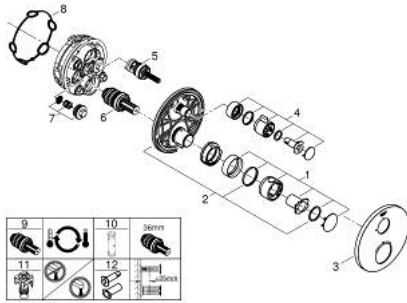

10 221 224 30 GROHTHERM SAFETY MIXER FOR 1 OUTLET WITH SHUT OFF VALVE

PRODUCT DESCRIPTION

- Colour: matte black
- trim set for GROHE Rapido SmartBox (35 600/35 604)
- GROHE TurboStat - compact cartridge with wax thermostatic element
- GROHE FastFixation escutcheon with covered shaft sealing and covered fixing
- metal escutcheon, retroactively 6° adjustable
- GROHE SafeStop - safety button at 38°C
- GROHE SafeStop Plus - optional temperature limiter at 43°C or 46°C included
- built-in non-return valves and dirt strainers
- ceramic stop valve, 120°
- without roughing-in set 35 600/35 604 (please order separately)
- outlet B = 27 l/min, outlet C = 30 l/min
- professional edition

10 221 224 30 GROHTHERM SAFETY MIXER FOR 1 OUTLET WITH SHUT OFF VALVE

SPARE PARTS

- 1: temperature control handle (Spare part-nr. 490822430)
 - 2: Mounting plate (Spare part-nr. 49080000)
 - 3: escutcheon (Spare part-nr. 490732430)
 - 4: shut-off handle (Spare part-nr. 490832430)
 - 5: Aquadimmer (Spare part-nr. 49084000)
 - 6: Thermostatic compact cartridge 3/4" (Spare part-nr. 49028000)
 - 7: Non-return valve (Spare part-nr. 49085000)
 - 8: Seal (Spare part-nr. 48360000)
 - 9: GROHE TurboStat cartridge 3/4" (Spare part-nr. 49003000)*
 - 10: Socket Spanner (Spare part-nr. 49059000)*
 - 11: Service stops (Spare part-nr. 1405300M)*
 - 12: Universal extension set 2-handle thermostats, 25 mm (Spare part-nr. 14058000)*
- * Optional accessories