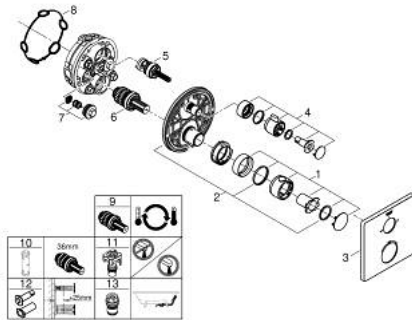

10 221 124 30 GROHTHERM SAFETY BATH TUB MIXER FOR 2 OUTLETS WITH INTEGRATED SHUT OFF/DIVERTER VALVE

PRODUCT DESCRIPTION

- Colour: matte black
- trim set for GROHE Rapido SmartBox (35 600/35 604)
- GROHE TurboStat - compact cartridge with wax thermoelement
- GROHE FastFixation escutcheon with covered shaft sealing and covered fixing
- metal escutcheon, retroactively 6° adjustable
- printed hand shower and bath filler symbol
- GROHE SafeStop - safety button at 38°C
- GROHE SafeStop Plus - optional temperature limiter at 43°C or 46°C included
- GROHE AquaDimmer, integrated shut off/diverter valve

- outlet B = 27 l/min, outlet C = 30 l/min

- without roughing-in set 35 600/35 604 (please order separately)
- professional edition

10 221 124 30 GROHTHERM SAFETY BATH TUB MIXER FOR 2 OUTLETS WITH INTEGRATED SHUT OFF/DIVERTER VALVE

SPARE PARTS

- 1: temperature control handle (Spare part-nr. 490822430)
 - 2: Mounting plate (Spare part-nr. 49080000)
 - 3: escutcheon (Spare part-nr. 490792430)
 - 4: shut-off handle (Spare part-nr. 490812430)
 - 5: Aquadimmer (Spare part-nr. 49084000)
 - 6: Thermostatic compact cartridge 3/4" (Spare part-nr. 49028000)
 - 7: Non-return valve (Spare part-nr. 49085000)
 - 8: Seal (Spare part-nr. 48360000)
 - 9: GROHE TurboStat cartridge 3/4" (Spare part-nr. 49003000)*
 - 10: Socket Spanner (Spare part-nr. 49059000)*
 - 11: Service stops (Spare part-nr. 1405300M)*
 - 12: Universal extension set 2-handle thermostats, 25 mm (Spare part-nr. 14058000)*
 - 13: Backflow protection combination (Spare part-nr. 14055000)*
- * Optional accessories