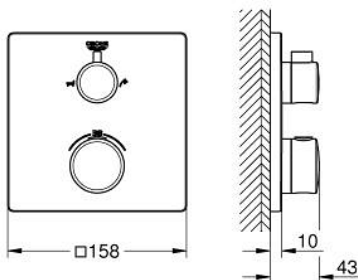

10 221 124 30 GROHTHERM SAFETY BATH TUB MIXER FOR 2 OUTLETS WITH INTEGRATED SHUT OFF/DIVERTER VALVE

PRODUCT DESCRIPTION

- Colour: matte black
- trim set for GROHE Rapido SmartBox (35 600/35 604)
- GROHE TurboStat - compact cartridge with wax thermoelement
- GROHE FastFixation escutcheon with covered shaft sealing and covered fixing
- metal escutcheon, retroactively 6° adjustable
- printed hand shower and bath filler symbol
- GROHE SafeStop - safety button at 38°C
- GROHE SafeStop Plus - optional temperature limiter at 43°C or 46°C included
- GROHE AquaDimmer, integrated shut off/diverter valve

- outlet B = 27 l/min, outlet C = 30 l/min

- without roughing-in set 35 600/35 604 (please order separately)
- professional edition

10 221 124 30 GROHTHERM SAFETY BATH TUB MIXER FOR 2 OUTLETS WITH INTEGRATED SHUT OFF/DIVERTER VALVE

SPARE PARTS

- 1: temperature control handle (Spare part-nr. 490822430)
 - 2: Mounting plate (Spare part-nr. 49080000)
 - 3: escutcheon (Spare part-nr. 490792430)
 - 4: shut-off handle (Spare part-nr. 490812430)
 - 5: Aquadimmer (Spare part-nr. 49084000)
 - 6: Thermostatic compact cartridge 3/4" (Spare part-nr. 49028000)
 - 7: Non-return valve (Spare part-nr. 49085000)
 - 8: Seal (Spare part-nr. 48360000)
 - 9: GROHE TurboStat cartridge 3/4" (Spare part-nr. 49003000)*
 - 10: Socket Spanner (Spare part-nr. 49059000)*
 - 11: Service stops (Spare part-nr. 1405300M)*
 - 12: Universal extension set 2-handle thermostats, 25 mm (Spare part-nr. 14058000)*
 - 13: Backflow protection combination (Spare part-nr. 14055000)*
- * Optional accessories