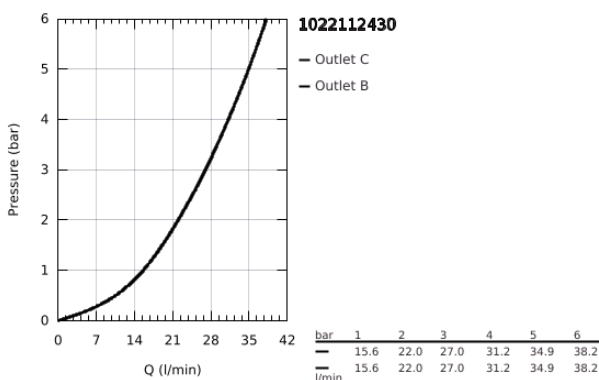

10 221 124 30 GROHTHERM SAFETY BATH TUB MIXER FOR 2 OUTLETS WITH INTEGRATED SHUT OFF/DIVERTER VALVE

PRODUCT DESCRIPTION

- Colour: matte black
- trim set for GROHE Rapido SmartBox (35 600/35 604)
- GROHE TurboStat - compact cartridge with wax thermoelement
- GROHE FastFixation escutcheon with covered shaft sealing and covered fixing
- metal escutcheon, retroactively 6° adjustable
- printed hand shower and bath filler symbol
- GROHE SafeStop - safety button at 38°C
- GROHE SafeStop Plus - optional temperature limiter at 43°C or 46°C included
- GROHE AquaDimmer, integrated shut off/diverter valve

- outlet B = 27 l/min, outlet C = 30 l/min

- without roughing-in set 35 600/35 604 (please order separately)
- professional edition

10 221 124 30 GROHTHERM SAFETY BATH TUB MIXER FOR 2 OUTLETS WITH INTEGRATED SHUT OFF/DIVERTER VALVE

SPARE PARTS

- 1: temperature control handle (Spare part-nr. 490822430)
 - 2: Mounting plate (Spare part-nr. 49080000)
 - 3: escutcheon (Spare part-nr. 490792430)
 - 4: shut-off handle (Spare part-nr. 490812430)
 - 5: Aquadimmer (Spare part-nr. 49084000)
 - 6: Thermostatic compact cartridge 3/4" (Spare part-nr. 49028000)
 - 7: Non-return valve (Spare part-nr. 49085000)
 - 8: Seal (Spare part-nr. 48360000)
 - 9: GROHE TurboStat cartridge 3/4" (Spare part-nr. 49003000)*
 - 10: Socket Spanner (Spare part-nr. 49059000)*
 - 11: Service stops (Spare part-nr. 1405300M)*
 - 12: Universal extension set 2-handle thermostats, 25 mm (Spare part-nr. 14058000)*
 - 13: Backflow protection combination (Spare part-nr. 14055000)*
- * Optional accessories